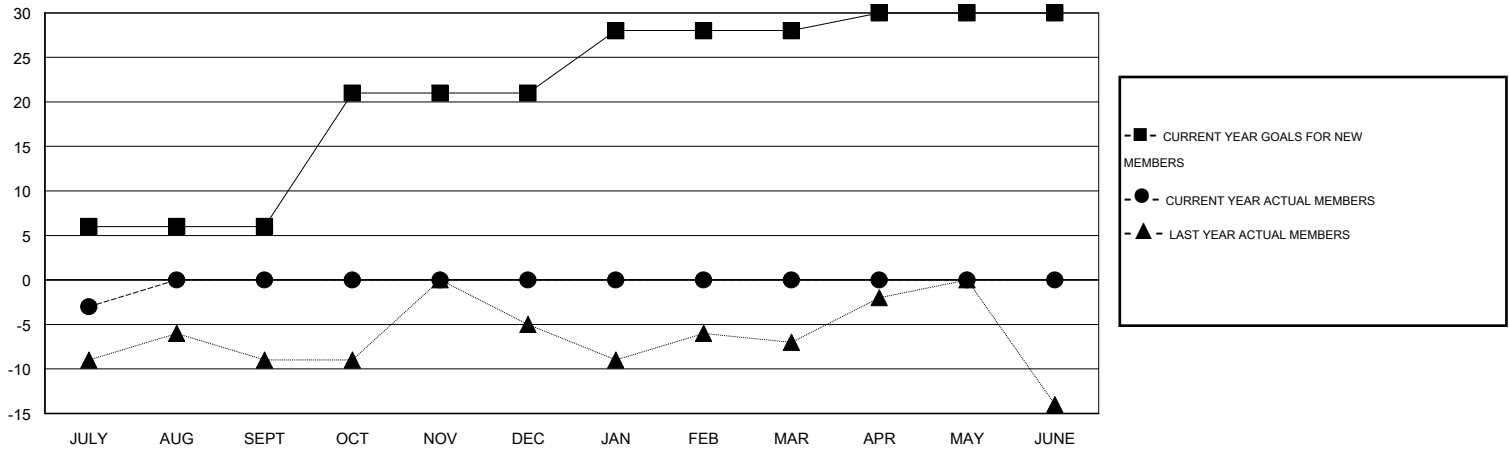

# MONTHLY MEMBERSHIP PROGRESS REPORT

District 202 D

Results as of: 7/31/2014

GMT: Huck Taingahue

LOCATION NEW ZEALAND

GMT CA 7

Clubs					Members				
RESULTS FOR 2014-2015					RESULTS FOR 2014-2015				
QUARTER	NEW CLUB GOAL	ACTUAL NEW CLUBS	ACTUAL DROPPED CLUBS	ACTUAL NET GAIN/LOSS	QUARTER	NEW MEMBER GOAL	ACTUAL TOTAL MEMBERS ADDED	ACTUAL DROPPED MEMBERS	ACTUAL NET GAIN/LOSS
JULY/AUG/SEPT	0	0	0	0	JULY/AUG/SEPT	6	10	13	-3
OCT/NOV/DEC	1	0	0	0	OCT/NOV/DEC	15	0	0	0
JAN/FEB/MAR	0	0	0	0	JAN/FEB/MAR	7	0	0	0
APR/MAY/JUNE	0	0	0	0	APR/MAY/JUNE	2	0	0	0

GOALS AND ACTUAL NEW CLUBS CUMULATIVE

GOALS AND ACTUAL MEMBERS CUMULATIVE

DROPPED CLUBS: 0	6 CLUBS OF 41 ADDED 1 OR MORE NEW MEMBERS	<u>GENDER DISTRIBUTION</u>	
<u>DROPPED MEMBERS</u>		MALE	915 (69.95%)
DECEASED	<a href="#">CLICK HERE FOR HEALTH ASSESSMENT DATA</a>	FEMALE	393 (30.05%)
CLUB CANCELLED		FAMILY UNIT MEMBERS	118
OTHER		HEAD OF HOUSEHOLD	58
TOTAL		NON-HEAD OF HOUSEHOLD	60